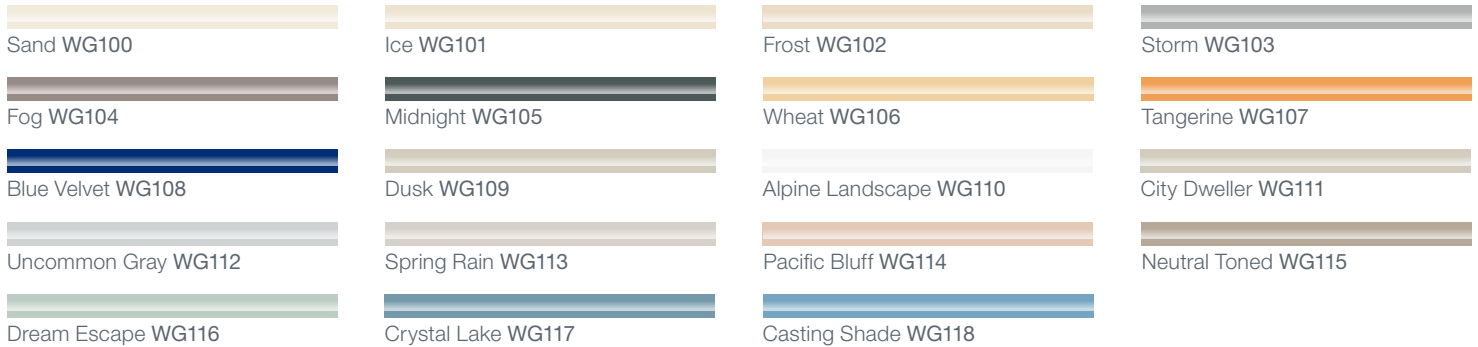

### HETEROGENEOUS

	SKU #	Welding Rod Recommendation
<b>HETEROGENEOUS</b>		
Dune	1HE2M001	WE100
Natural	1HE2M002	WE101
Harvest	1HE2M003	WE102
Boardwalk	1HE2M004	WE103
Dawn	1HE2M005	WE104
Espresso	1HE2M006	WE105
Latte	1HE2M007	WE106
Auburn	1HE2M008	WE107
Macchiato	1HE2M009	WE108
Weathered	1HE2M010	WE109
Cocoa	1HE2M011	WE110
Watermark	1HE2M401	WE111
Brownstone	1HE2M402	WE112
Reflection	1HE2M403	WE113
Ironside	1HE2M404	WE114
Serene Maple Light	1HE2M013	WE115
Serene Maple Medium	1HE2M014	WE116
Serene Maple Dark	1HE2M015	WE117

	SKU #	Welding Rod Recommendation
<b>HETEROGENEOUS</b>		
Dream Outdoors Oak	1HE2M016	WE118
Silhouettes Light	1HE2M405	WE119
Silhouettes Taupe	1HE2M406	WE120
Silhouettes Gray	1HE2M407	WE121
Silhouettes Dark Gray	1HE2M408	WE122
Concrete Effect Light	1HE2M409	WE123
Concrete Effect Taupe	1HE2M410	WE124
Concrete Effect Gray	1HE2M411	WN104
Concrete Effect Dark Gray	1HE2M412	WE130
Artisanal Detail Light	1HE2M413	WE127
Artisanal Detail Taupe	1HE2M414	WE128
Artisanal Detail Gray	1HE2M415	WN104
Artisanal Detail Dark Gray	1HE2M416	WE130
Finely Woven Light	1HE2M417	WE131
Finely Woven Taupe	1HE2M418	WE132
Finely Woven Gray	1HE2M419	WN104
Finely Woven Dark Gray	1HE2M420	WE134

## HOMOGENEOUS

	SKU #	Welding Rod Recommendation
<b>INLAID HETEROGENEOUS</b>		
Aesthetic White	1NL2M701	WN100
Playful Tan	1NL2M702	WN101
Well Appointed	1NL2M703	WN102
Awe Inspiring	1NL2M704	WN103
Visionary Style	1NL2M705	WN104
Influencer Gray	1NL2M706	WN105
Cool Edge	1NL2M707	WN106
Crosswinds Gray	1NL2M708	WN107
Rare Evening	1NL2M709	WN108
Winter Blast	1NS2M701	WN109
Colorful Style	1NS2M702	WN110
Eclectic Tan	1NS2M703	WN111
Serenity Rules	1NS2M704	WN112
Urban Selection	1NS2M705	WN113
Minimalist Gray	1NS2M706	WN114
Dreamy Way	1NS2M707	WN115
Night Sky	1NS2M708	WN116
Design Savvy	1NS2M709	WN117