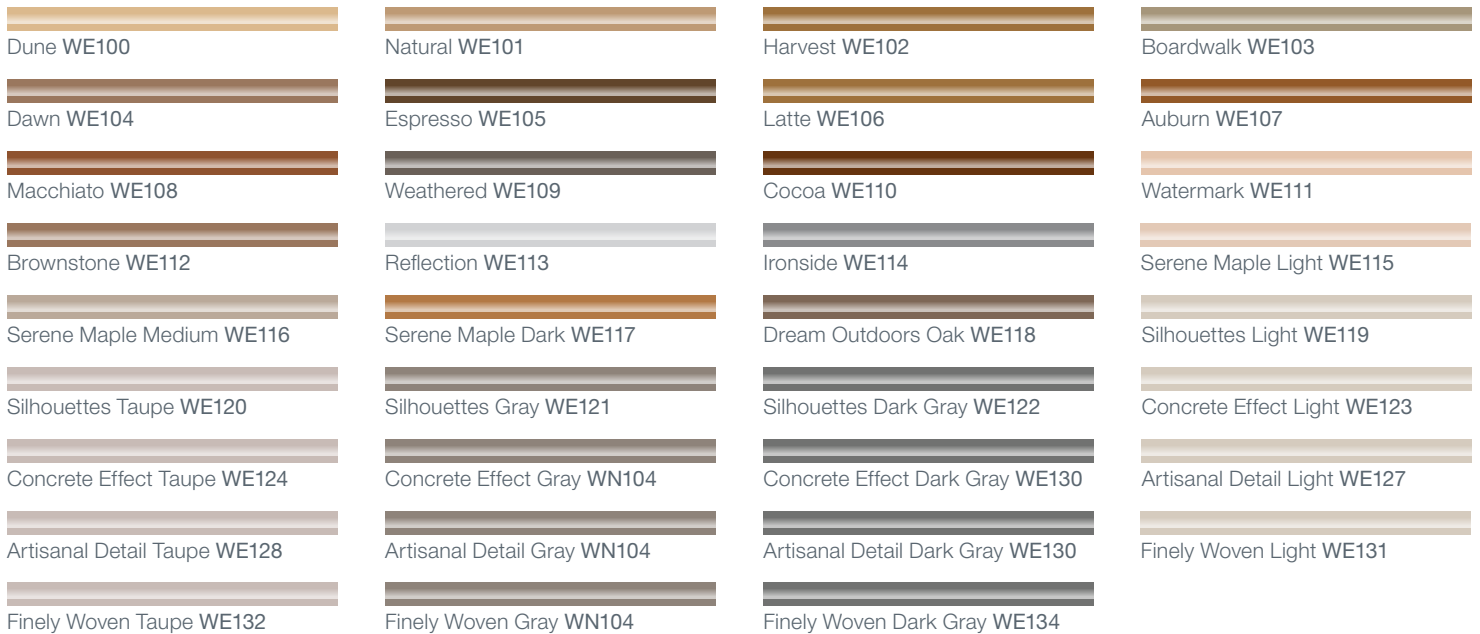

HETEROGENEOUS

	Concepts of Landscape™	Weld Rod Recommendation
HETEROGENEOUS		
Dune	1HE2M001	WE100
Natural	1HE2M002	WE101
Harvest	1HE2M003	WE102
Boardwalk	1HE2M004	WE103
Dawn	1HE2M005	WE104
Espresso	1HE2M006	WE105
Latte	1HE2M007	WE106
Auburn	1HE2M008	WE107
Macchiato	1HE2M009	WE108
Weathered	1HE2M010	WE109
Cocoa	1HE2M011	WE110
Watermark	1HE2M401	WE111
Brownstone	1HE2M402	WE112
Reflection	1HE2M403	WE113
Ironside	1HE2M404	WE114
Serene Maple Light	1HE2M013	WE115
Serene Maple Medium	1HE2M014	WE116
Serene Maple Dark	1HE2M015	WE117

WELD RODS

INLAID HETEROGENEOUS

HOMOGENEOUS

	Composed & Distinct™	Weld Rod Recommendation
INLAID HETEROGENEOUS		
Aesthetic White	1NL2M701	WN100
Playful Tan	1NL2M702	WN101
Well Appointed	1NL2M703	WN102
Awe Inspiring	1NL2M704	WN103
Visionary Style	1NL2M705	WN104
Influencer Gray	1NL2M706	WN105
Cool Edge	1NL2M707	WN106
Crosswinds Gray	1NL2M708	WN107
Rare Evening	1NL2M709	WN108
Winter Blast	1NS2M701	WN109
Colorful Style	1NS2M702	WN110
Eclectic Tan	1NS2M703	WN111
Serenity Rules	1NS2M704	WN112
Urban Selection	1NS2M705	WN113
Minimalist Gray	1NS2M706	WN114
Dreamy Way	1NS2M707	WN115
Night Sky	1NS2M708	WN116
Design Savvy	1NS2M709	WN117

	Mixed & Variegated™	Weld Rod Recommendation
HOMOGENEOUS		
Sand	1HG2M001	WG100
Ice	1HG2M002	WG101
Frost	1HG2M003	WG102
Storm	1HG2M004	WG103
Fog	1HG2M005	WG104
Midnight	1HG2M006	WG105
Wheat	1HG2M007	WG106
Tangerine	1HG2M008	WG107
Blue Velvet	1HG2M009	WG108
Dusk	1HG2M010	WG109
Alpine Landscape	1HG2M011	WG110
City Dweller	1HG2M012	WG111
Uncommon Gray	1HG2M013	WG112
Spring Rain	1HG2M014	WG113
Pacific Bluff	1HG2M015	WG114
Neutral Toned	1HG2M016	WG115
Dream Escape	1HG2M017	WG116
Crystal Lake	1HG2M018	WG117
Casting Shade	1HG2M019	WG118