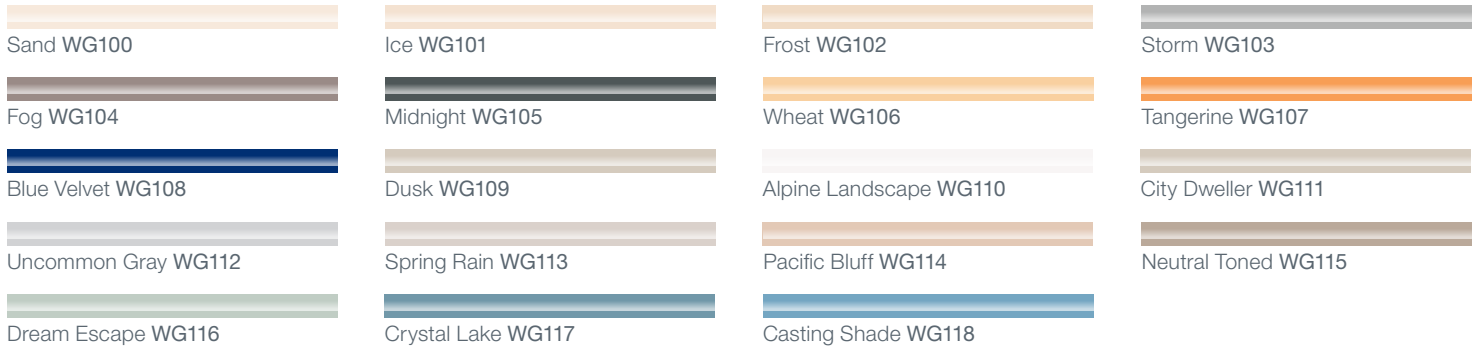

HETEROGENEOUS

	Concepts of Landscape™	Weld Rod Recommendation
HETEROGENEOUS		
Dune	1HE2M001	WE100
Natural	1HE2M002	WE101
Harvest	1HE2M003	WE102
Boardwalk	1HE2M004	WE103
Dawn	1HE2M005	WE104
Espresso	1HE2M006	WE105
Latte	1HE2M007	WE106
Auburn	1HE2M008	WE107
Macchiato	1HE2M009	WE108
Weathered	1HE2M010	WE109
Cocoa	1HE2M011	WE110
Watermark	1HE2M401	WE111
Brownstone	1HE2M402	WE112
Reflection	1HE2M403	WE113
Ironside	1HE2M404	WE114
Serene Maple Light	1HE2M013	WE115
Serene Maple Medium	1HE2M014	WE116
Serene Maple Dark	1HE2M015	WE117

	Concepts of Landscape™	Weld Rod Recommendation
HETEROGENEOUS		
Dream Outdoors Oak	1HE2M016	WE118
Silhouettes Light	1HE2M405	WE119
Silhouettes Taupe	1HE2M406	WE120
Silhouettes Gray	1HE2M407	WE121
Silhouettes Dark Gray	1HE2M408	WE122
Concrete Effect Light	1HE2M409	WE123
Concrete Effect Taupe	1HE2M410	WE124
Concrete Effect Gray	1HE2M411	WN104
Concrete Effect Dark Gray	1HE2M412	WE130
Artisanal Detail Light	1HE2M413	WE127
Artisanal Detail Taupe	1HE2M414	WE128
Artisanal Detail Gray	1HE2M415	WN104
Artisanal Detail Dark Gray	1HE2M416	WE130
Finely Woven Light	1HE2M417	WE131
Finely Woven Taupe	1HE2M418	WE132
Finely Woven Gray	1HE2M419	WN104
Finely Woven Dark Gray	1HE2M420	WE134

WELD RODS

INLAID HETEROGENEOUS

HOMOGENEOUS

	Composed & Distinct™	Weld Rod Recommendation
INLAID HETEROGENEOUS		
Aesthetic White	1NL2M701	WN100
Playful Tan	1NL2M702	WN101
Well Appointed	1NL2M703	WN102
Awe Inspiring	1NL2M704	WN103
Visionary Style	1NL2M705	WN104
Influencer Gray	1NL2M706	WN105
Cool Edge	1NL2M707	WN106
Crosswinds Gray	1NL2M708	WN107
Rare Evening	1NL2M709	WN108
Winter Blast	1NS2M701	WN109
Colorful Style	1NS2M702	WN110
Eclectic Tan	1NS2M703	WN111
Serenity Rules	1NS2M704	WN112
Urban Selection	1NS2M705	WN113
Minimalist Gray	1NS2M706	WN114
Dreamy Way	1NS2M707	WN115
Night Sky	1NS2M708	WN116
Design Savvy	1NS2M709	WN117