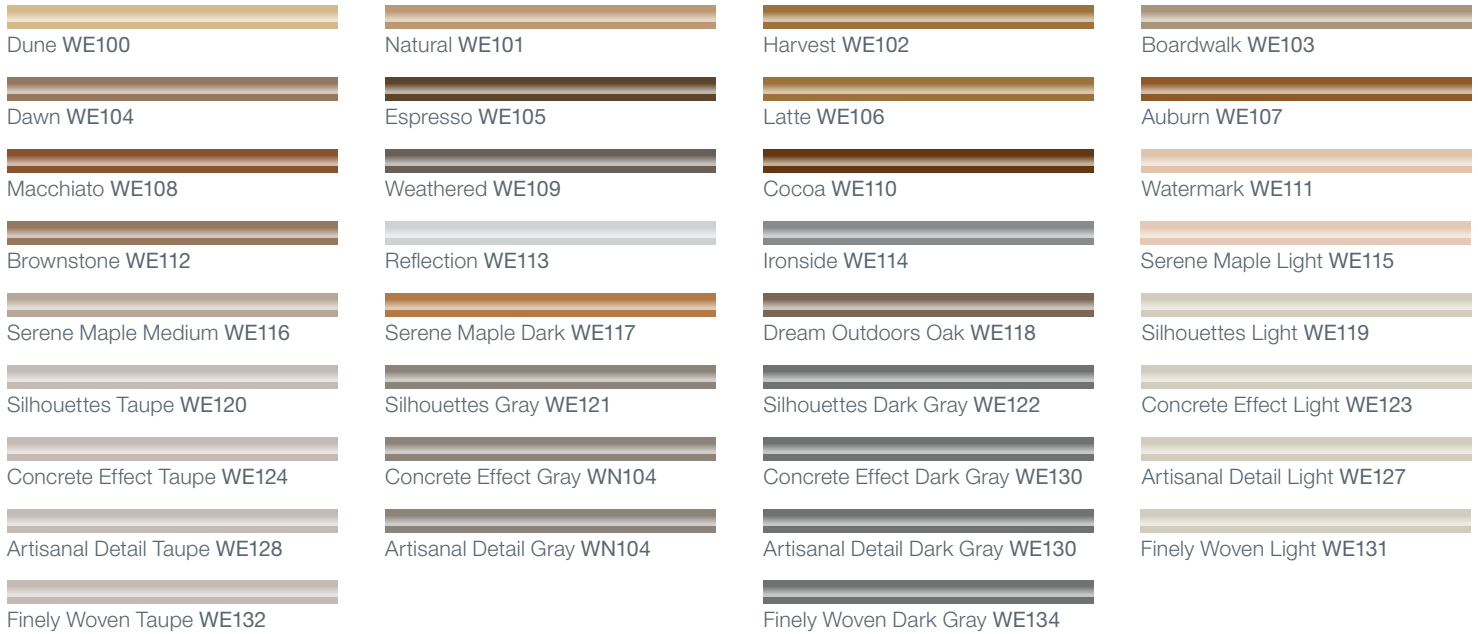

# WELDING RODS

### HETEROGENEOUS

	SKU #	Welding Rod Recommendation
<b>HETEROGENEOUS</b>		
Dune	1HE2M001	WE100
Natural	1HE2M002	WE101
Harvest	1HE2M003	WE102
Boardwalk	1HE2M004	WE103
Dawn	1HE2M005	WE104
Espresso	1HE2M006	WE105
Latte	1HE2M007	WE106
Auburn	1HE2M008	WE107
Macchiato	1HE2M009	WE108
Weathered	1HE2M010	WE109
Cocoa	1HE2M011	WE110
Watermark	1HE2M401	WE111
Brownstone	1HE2M402	WE112
Reflection	1HE2M403	WE113
Ironside	1HE2M404	WE114
Serene Maple Light	1HE2M013	WE115
Serene Maple Medium	1HE2M014	WE116
Serene Maple Dark	1HE2M015	WE117

## HOMOGENEOUS

	SKU #	Welding Rod Recommendation
<b>INLAID HETEROGENEOUS</b>		
Aesthetic White	1NL2M701	WN100
Playful Tan	1NL2M702	WN101
Well Appointed	1NL2M703	WN102
Awe Inspiring	1NL2M704	WN103
Visionary Style	1NL2M705	WN104
Influencer Gray	1NL2M706	WN105
Cool Edge	1NL2M707	WN106
Crosswinds Gray	1NL2M708	WN107
Rare Evening	1NL2M709	WN108
Winter Blast	1NS2M701	WN109
Colorful Style	1NS2M702	WN110
Eclectic Tan	1NS2M703	WN111
Serenity Rules	1NS2M704	WN112
Urban Selection	1NS2M705	WN113
Minimalist Gray	1NS2M706	WN114
Dreamy Way	1NS2M707	WN115
Night Sky	1NS2M708	WN116
Design Savvy	1NS2M709	WN117

	SKU #	Welding Rod Recommendation
<b>HOMOGENEOUS</b>		
Sand	1HG2M001	WG100
Ice	1HG2M002	WG101
Frost	1HG2M003	WG102
Storm	1HG2M004	WG103
Fog	1HG2M005	WG104
Midnight	1HG2M006	WG105
Wheat	1HG2M007	WG106
Tangerine	1HG2M008	WG107
Blue Velvet	1HG2M009	WG108
Dusk	1HG2M010	WG109
Alpine Landscape	1HG2M011	WG110
City Dweller	1HG2M012	WG111
Uncommon Gray	1HG2M013	WG112
Spring Rain	1HG2M014	WG113
Pacific Bluff	1HG2M015	WG114
Neutral Toned	1HG2M016	WG115
Dream Escape	1HG2M017	WG116
Crystal Lake	1HG2M018	WG117
Casting Shade	1HG2M019	WG118